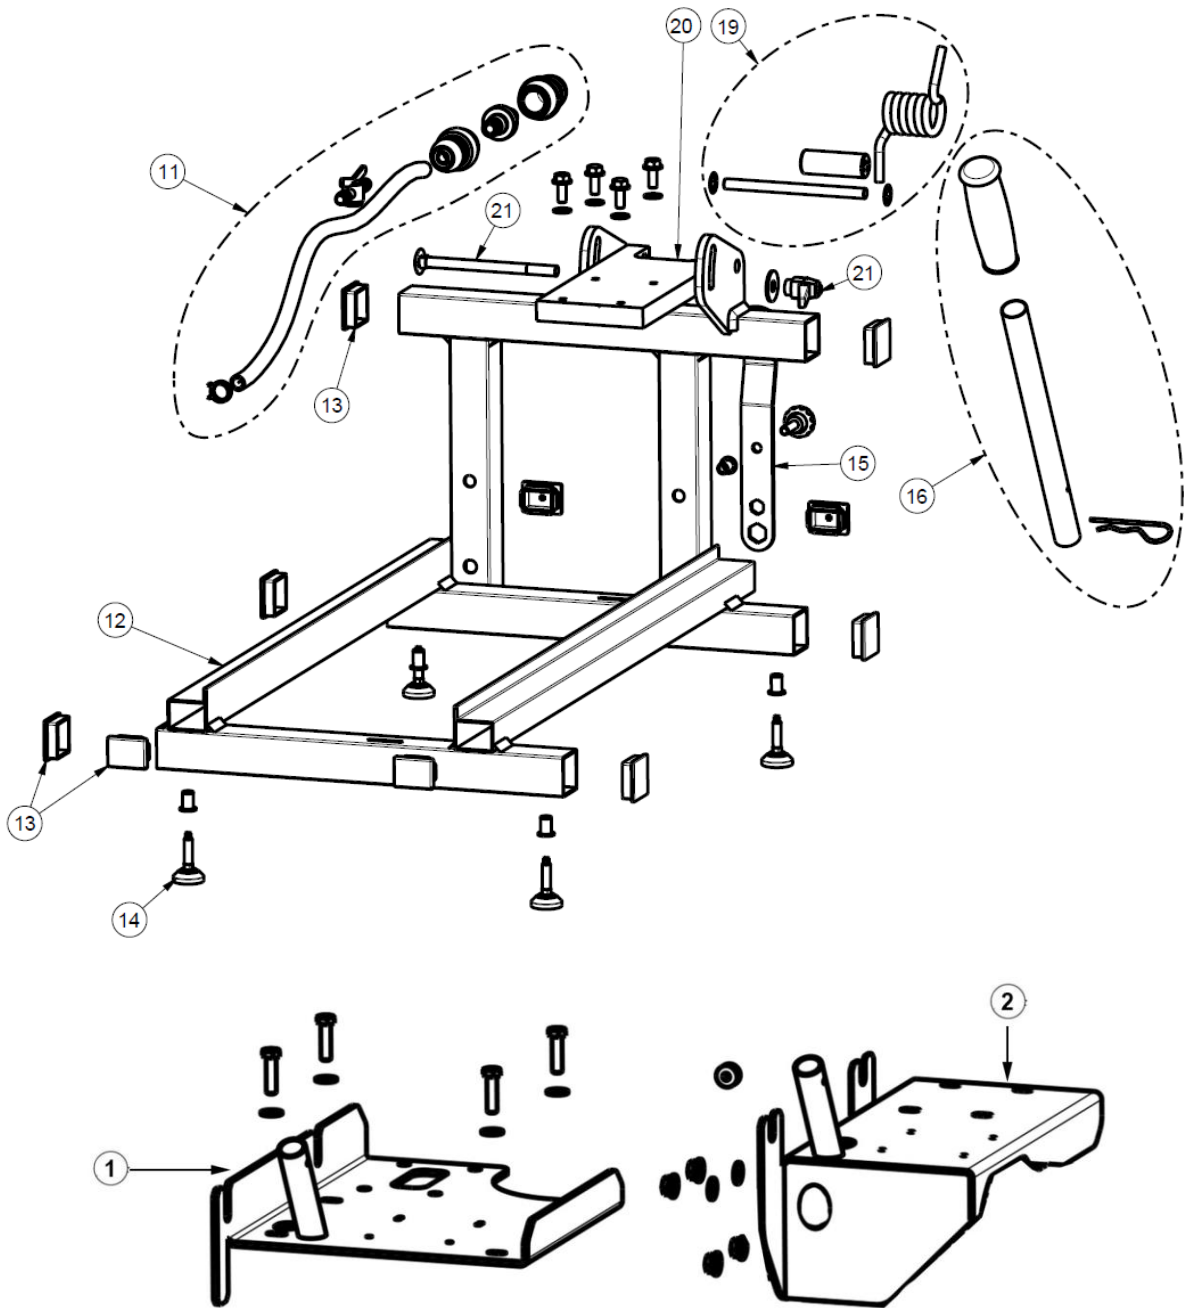

SIMA HANDY 350		
Item:	Product ID:	Name:
2	R103083000	ENGINE PLATFORM C5849
11	R103089903	COOLING KIT
12	R103082800	FRAME HANDY C5849
13	R103089904	PLASTIC PLUG KIT HANDY
14	R-0228005	BASE LEVELING FOOT
15	R310099519	SPANNERS FOR MOTOR SHAFT & PUNCH
16	R103083300	HANDLEBAR C5849
19	R103089905	SPRING + SPACERS + AXEL
20	R103089209	FORK
21	R103089906	BLOCKING HANDLE M10