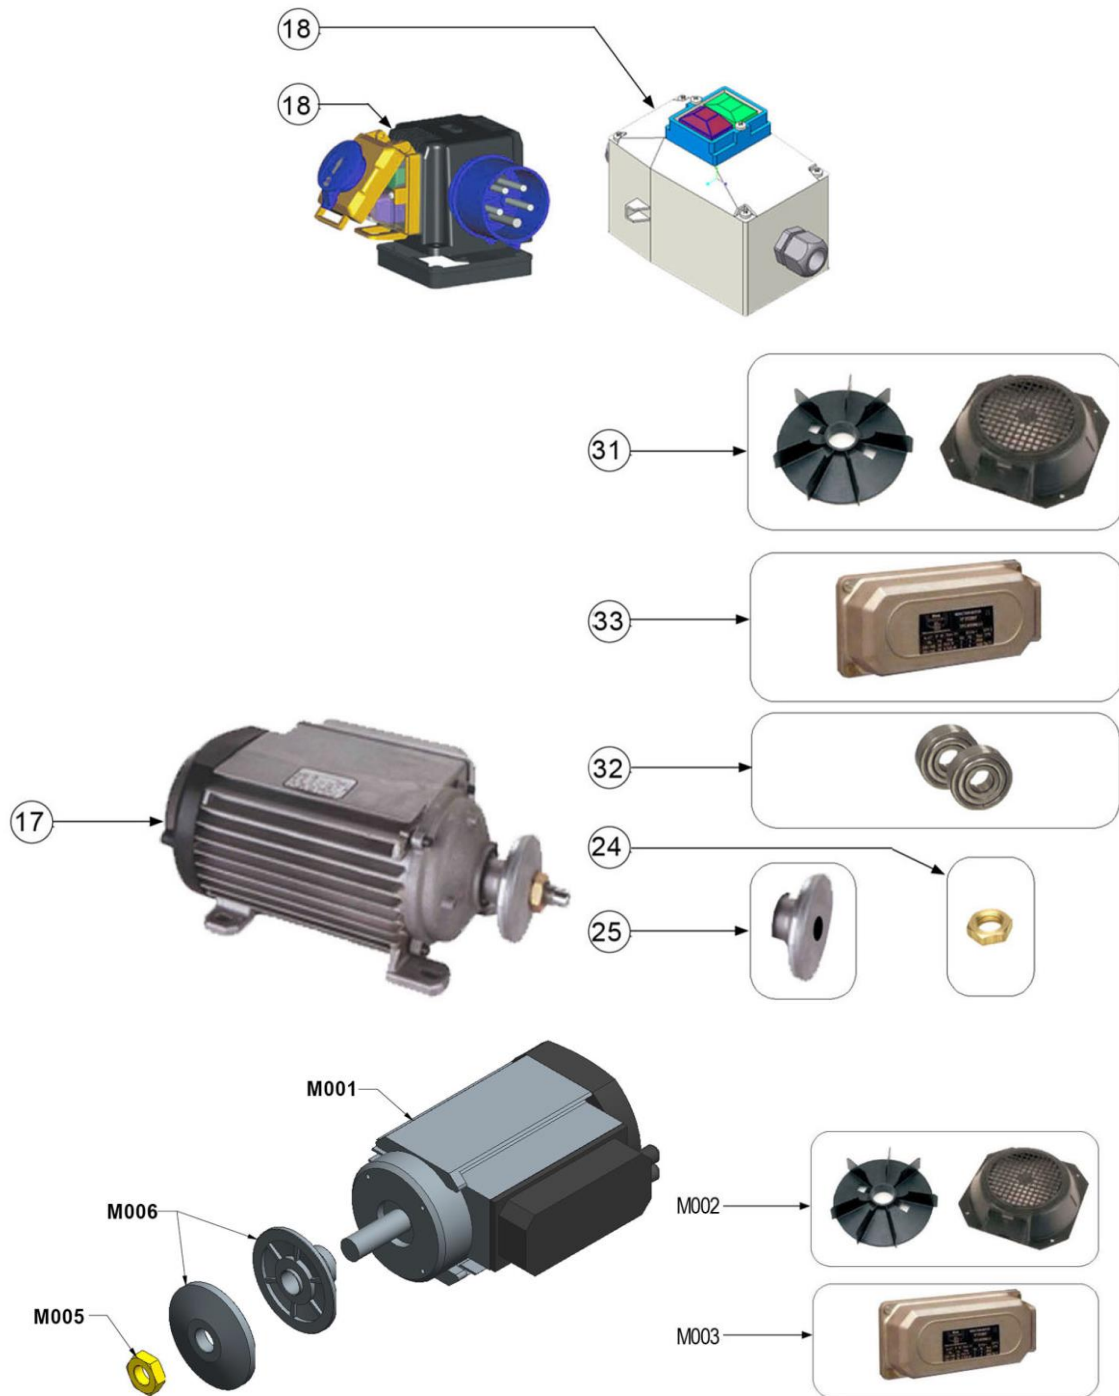

SIMA HANDY 350		
Item:	Product ID:	Name:
17	R-0327002	FLAT MOTOR 220 3HP3000RPM SAW
18	R-0325101	SWITCH INTAKE SOCKET 220V 50HZ 16A
24	R-0622364	NUT FOR MOTOR SHAFT
25	R-0399062	SET OF FLANGES FLAT MOTOR SAWS P707
31	R-0336000	MOTOR COOLING FAN & FAN COVER
32	R-0733136	SET OF BEARINGS 6204Z
33	R-0399004	ELECTRICAL JUNCTION BOX