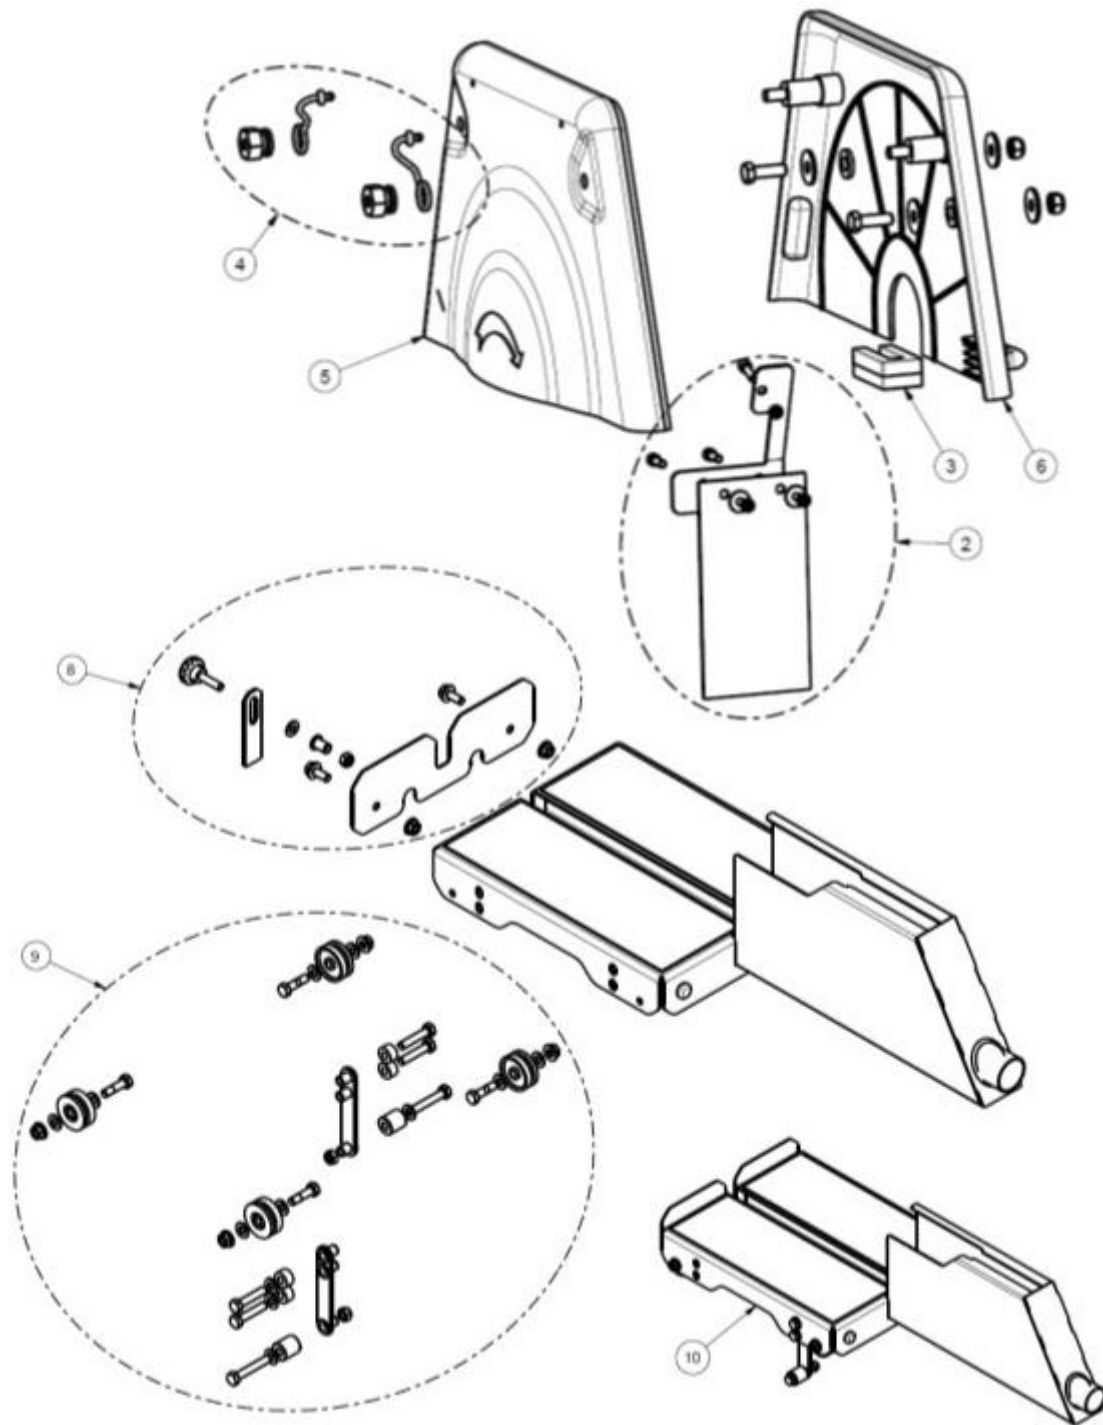

SIMA HANDY 350		
Item:	Product ID:	Name:
2	R 103083000	ENGINE PLATFORM C5849
3	R-0299042	FORK COOLING
4	R 103059011	SECURITY RING NUT M8
5	R-0299075	BLADE GUARD VENUS ( MOBILE)
6	R 103059006	BLADE GUARD SUPPORT DAKAR MKNO ( FIXED)
8	R 103089901	RULER + BRAKE
9	R 103089902	KIT WHEEL HANDY